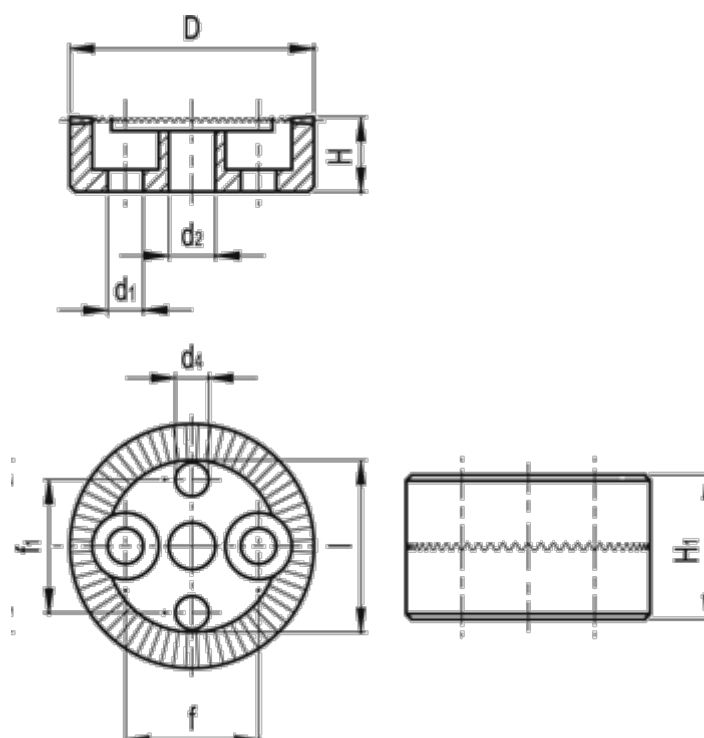

Article number: 20655536

Description: E+G Serrated locking plate  
GN 187.4-32-60-B-ST

## Measures

D	= 40	l	= 30.0
d	= M8	Number of teeth	= 60
d1	= 6.3	Weight (g)	= 84
d4 H11	= 6		
f	= 23		
f1	= 23		
H +/-0.9	= 11.5		
H1	= 23		